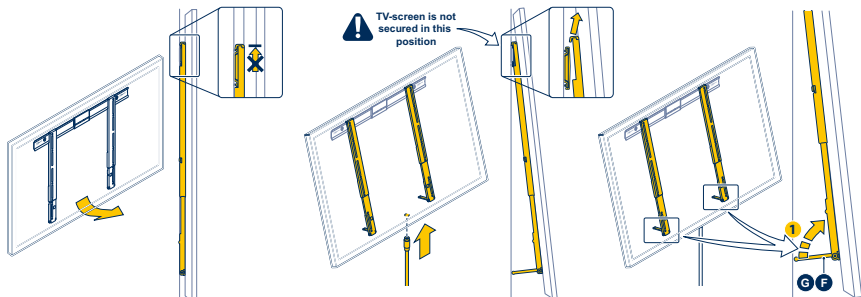

EASY ACCESS CABLE SERVICE POSITIONING

REMOVE TV FROM WALL MOUNT