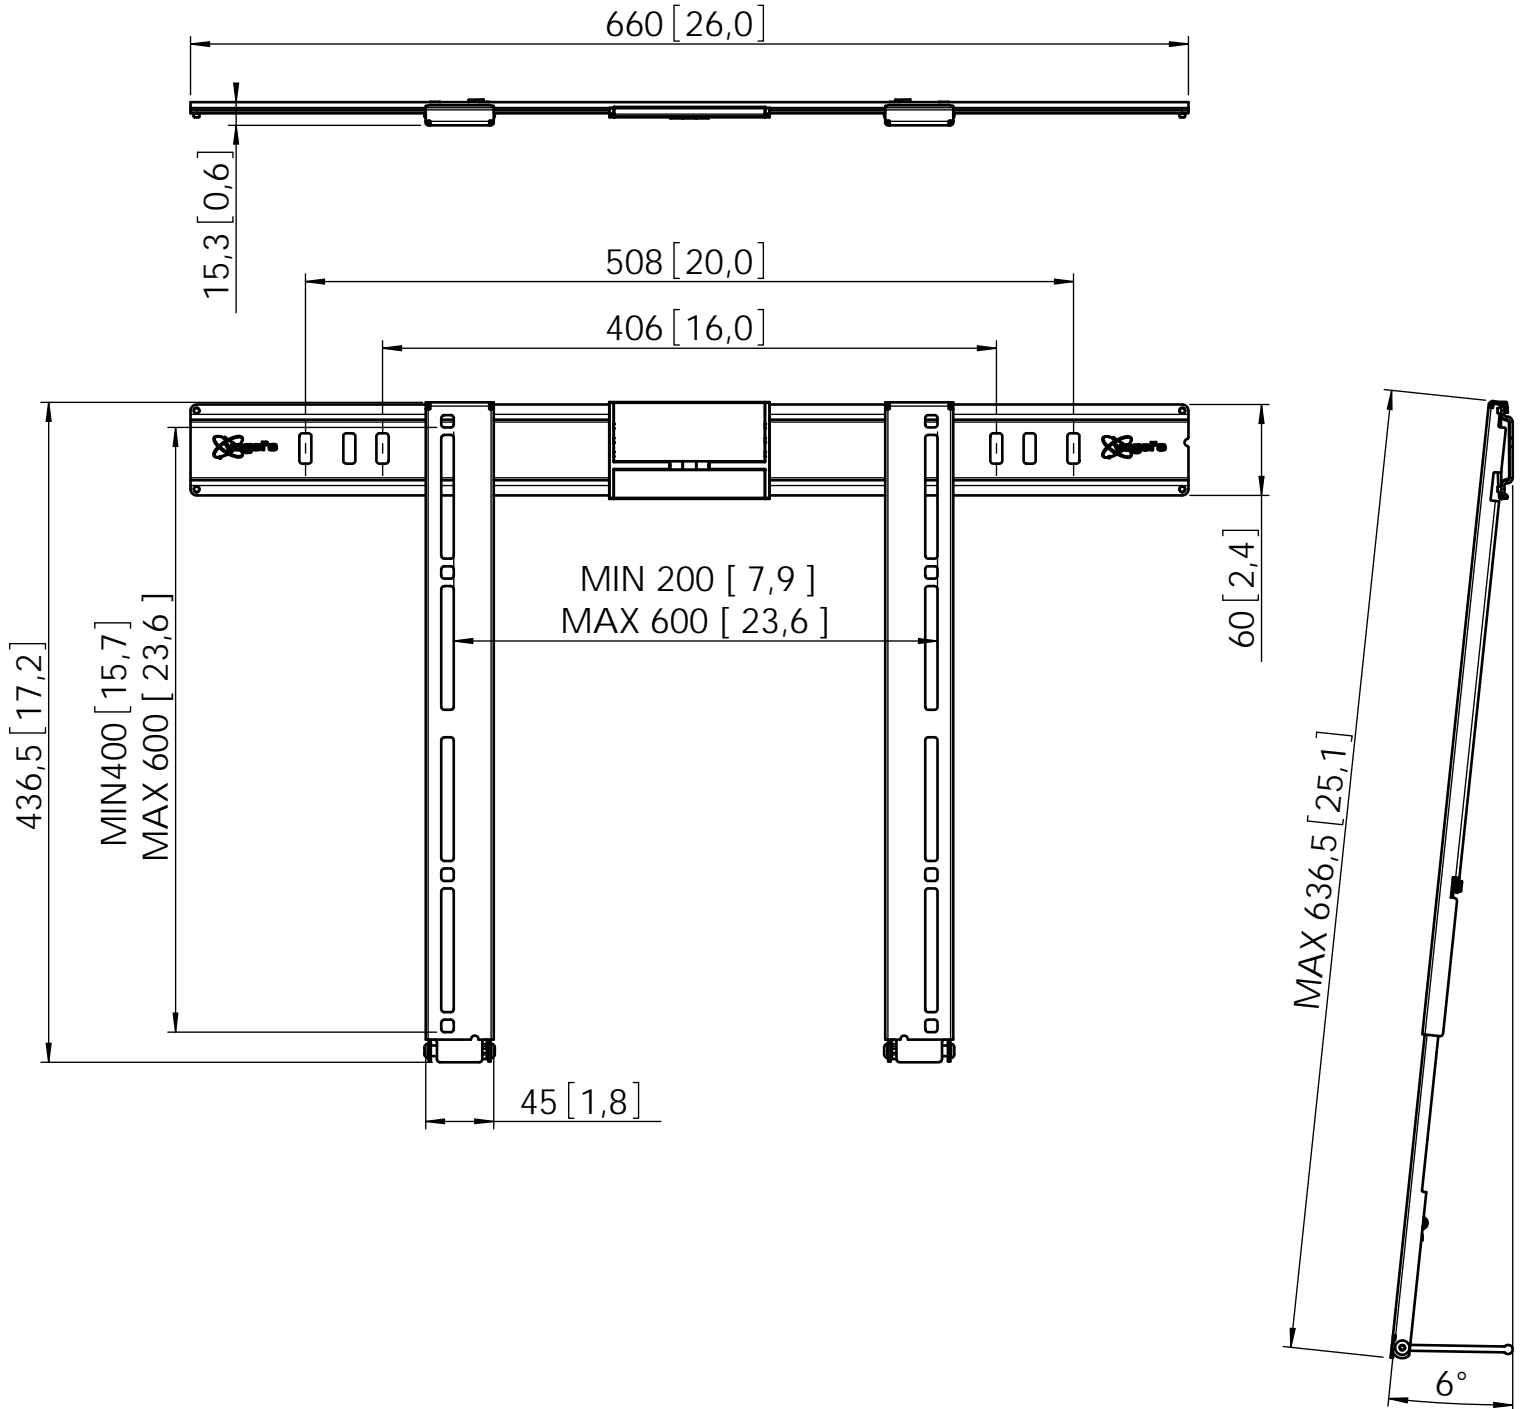

Product data sheet

Dimensions in mm [inch]

screen size
maximum footprint
maximum weight

81 - 127 cm / 32" - 50"
400 x 600 mm
25 Kg / 55 lbs

THIN 305

Included mounting material:
3x round head wood screw pozi 5x60
3x Fischer plug UX8

05

Item 17 and 18 updated. ECR2010-193

Note:

This document and specifications herein are confidential and the exclusive property of Vogel's Products b.v. Neither this design nor any information contained in this drawing may be reproduced or disclosed to others without written consent of Vogel's Products b.v. The design and information will not be reproduced, copied or used, either in part or in its entirety, as the basis for the manufacture or sale of items without written permission.