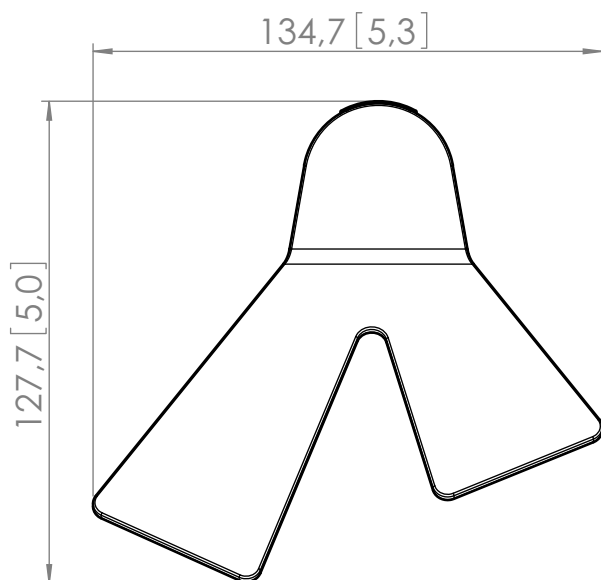

Product data sheet

Dimensions in mm [inch]

TABLESTAND

01	10-11-2010	4.6 was 5.4, 4.4 was 5.1, 10 was 10.7, 4.4 was 5.1
----	------------	--

Note:
 This document and specifications herein are confidential and the exclusive property of Vogel's Products b.v. Neither this design nor any information contained in this drawing may be reproduced or disclosed to others without written consent of Vogel's Products b.v. The design and information will not be reproduced, copied or used, either in part or in its entirety, as the basis for the manufacture or sale of items without written permission.